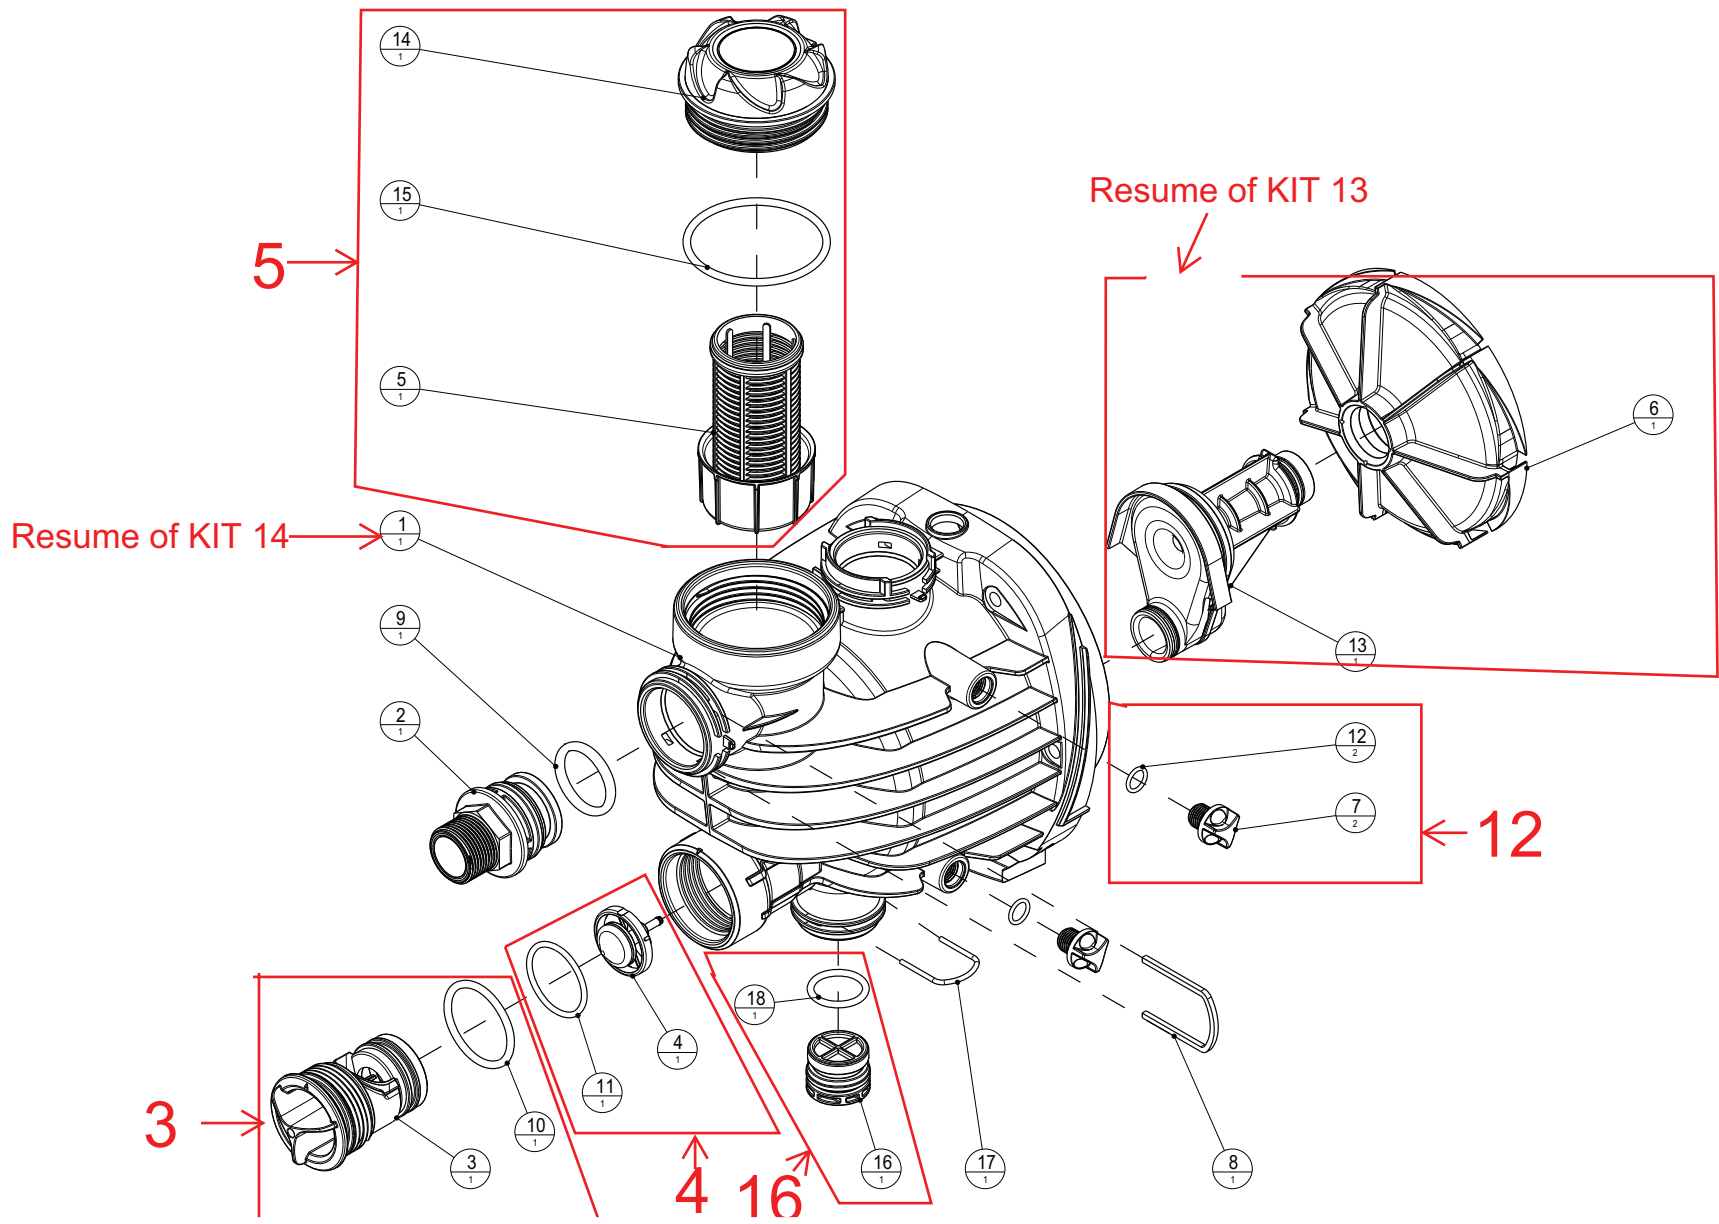

# JET650/40 - JET850/45 - JET1100/45

A  
B  
C  
D  
E  
F

1 2 3 4 5 6 7 8

# JET 650/40 - JET 850/45 - JET 110045

Ref. No.	SP code	SP description	Cant
1	SP00002305X	(SP)KIT FLANGE	1
2	SP00002304X	(SP)KIT MOTOR H70 ASS.Y (JET 650/40)	1
2	SP00002307X	(SP)KIT MOTOR H80 ASS.Y (JET 850/45)	1
2	SP00002297X	(SP)KIT MOTOR H100 ASS.Y (JET 1100/45)	1
3	SP00002287X	(SP) KIT NRV KNOB BLUE	1
4	SP00002279X	(SP)KIT NON RETURN VALVE	1
5	SP00002280X	(SP)KIT FILTER WITH CAP	1
7	SP00002278X	(SP)KIT DRAINAGE PIPE	1
11	SP00002272X	(SP)KIT SHAFT SEAL	1
12	SP00002285X	(SP)KIT PLUG 1/4" BLUE	1
13	SP00002295X	(SP)KIT IMPELLER WITH DIFFUSER, VENTURI (JET 650/40)	1
13	SP00002306X	(SP)KIT IMPELLER WITH DIFFUSER, VENTURI (JET 850/45)	1
13	SP00002306X	(SP)KIT IMPELLER WITH DIFFUSER, VENTURI (JET 1100/45)	1
14	SP00002303X	(SP)KIT PUMP BODY	1
16	SP00002286X	(SP) PUMP BODY PLUG	1
17	SP00002299X	(SP)KIT TERMINAL BOARD	1
18	SP00002283X	(SP)KIT TOOLS TO OPEN CAP	1
19	SP00002275X	(SP)KIT CAPACITOR (JET 650/40 y JET 850/45)	1
19	SP00002300X	(SP)KIT CAPACITOR (JET 1100/45)	1
23	SP00002281X	(SP)KIT POWER CABLE SCHUKO PLUG (JET 650/40)	1
23	SP00002296X	(SP)KIT POWER CABLE SCHUKO PLUG (JET 850/45 y JET 1100/45)	1
24	SP00002274X	(SP)KIT HANDLE DIY	1
25	SP00002276X	(SP)KIT MOTOR COVER BLUE	1
28	SP00002282X	(SP)KIT PUMP BASE	1
30	SP00002284X	(SP)KIT CONNECTION GAS 1" BLUE	1
34	SP00002273X	(SP)KIT TERMINAL BOX COVER (JET 650/40)	1
34	SP00002309X	(SP)KIT TERMINAL BOX COVER (JET 850/45 y JET 1100/45)	1