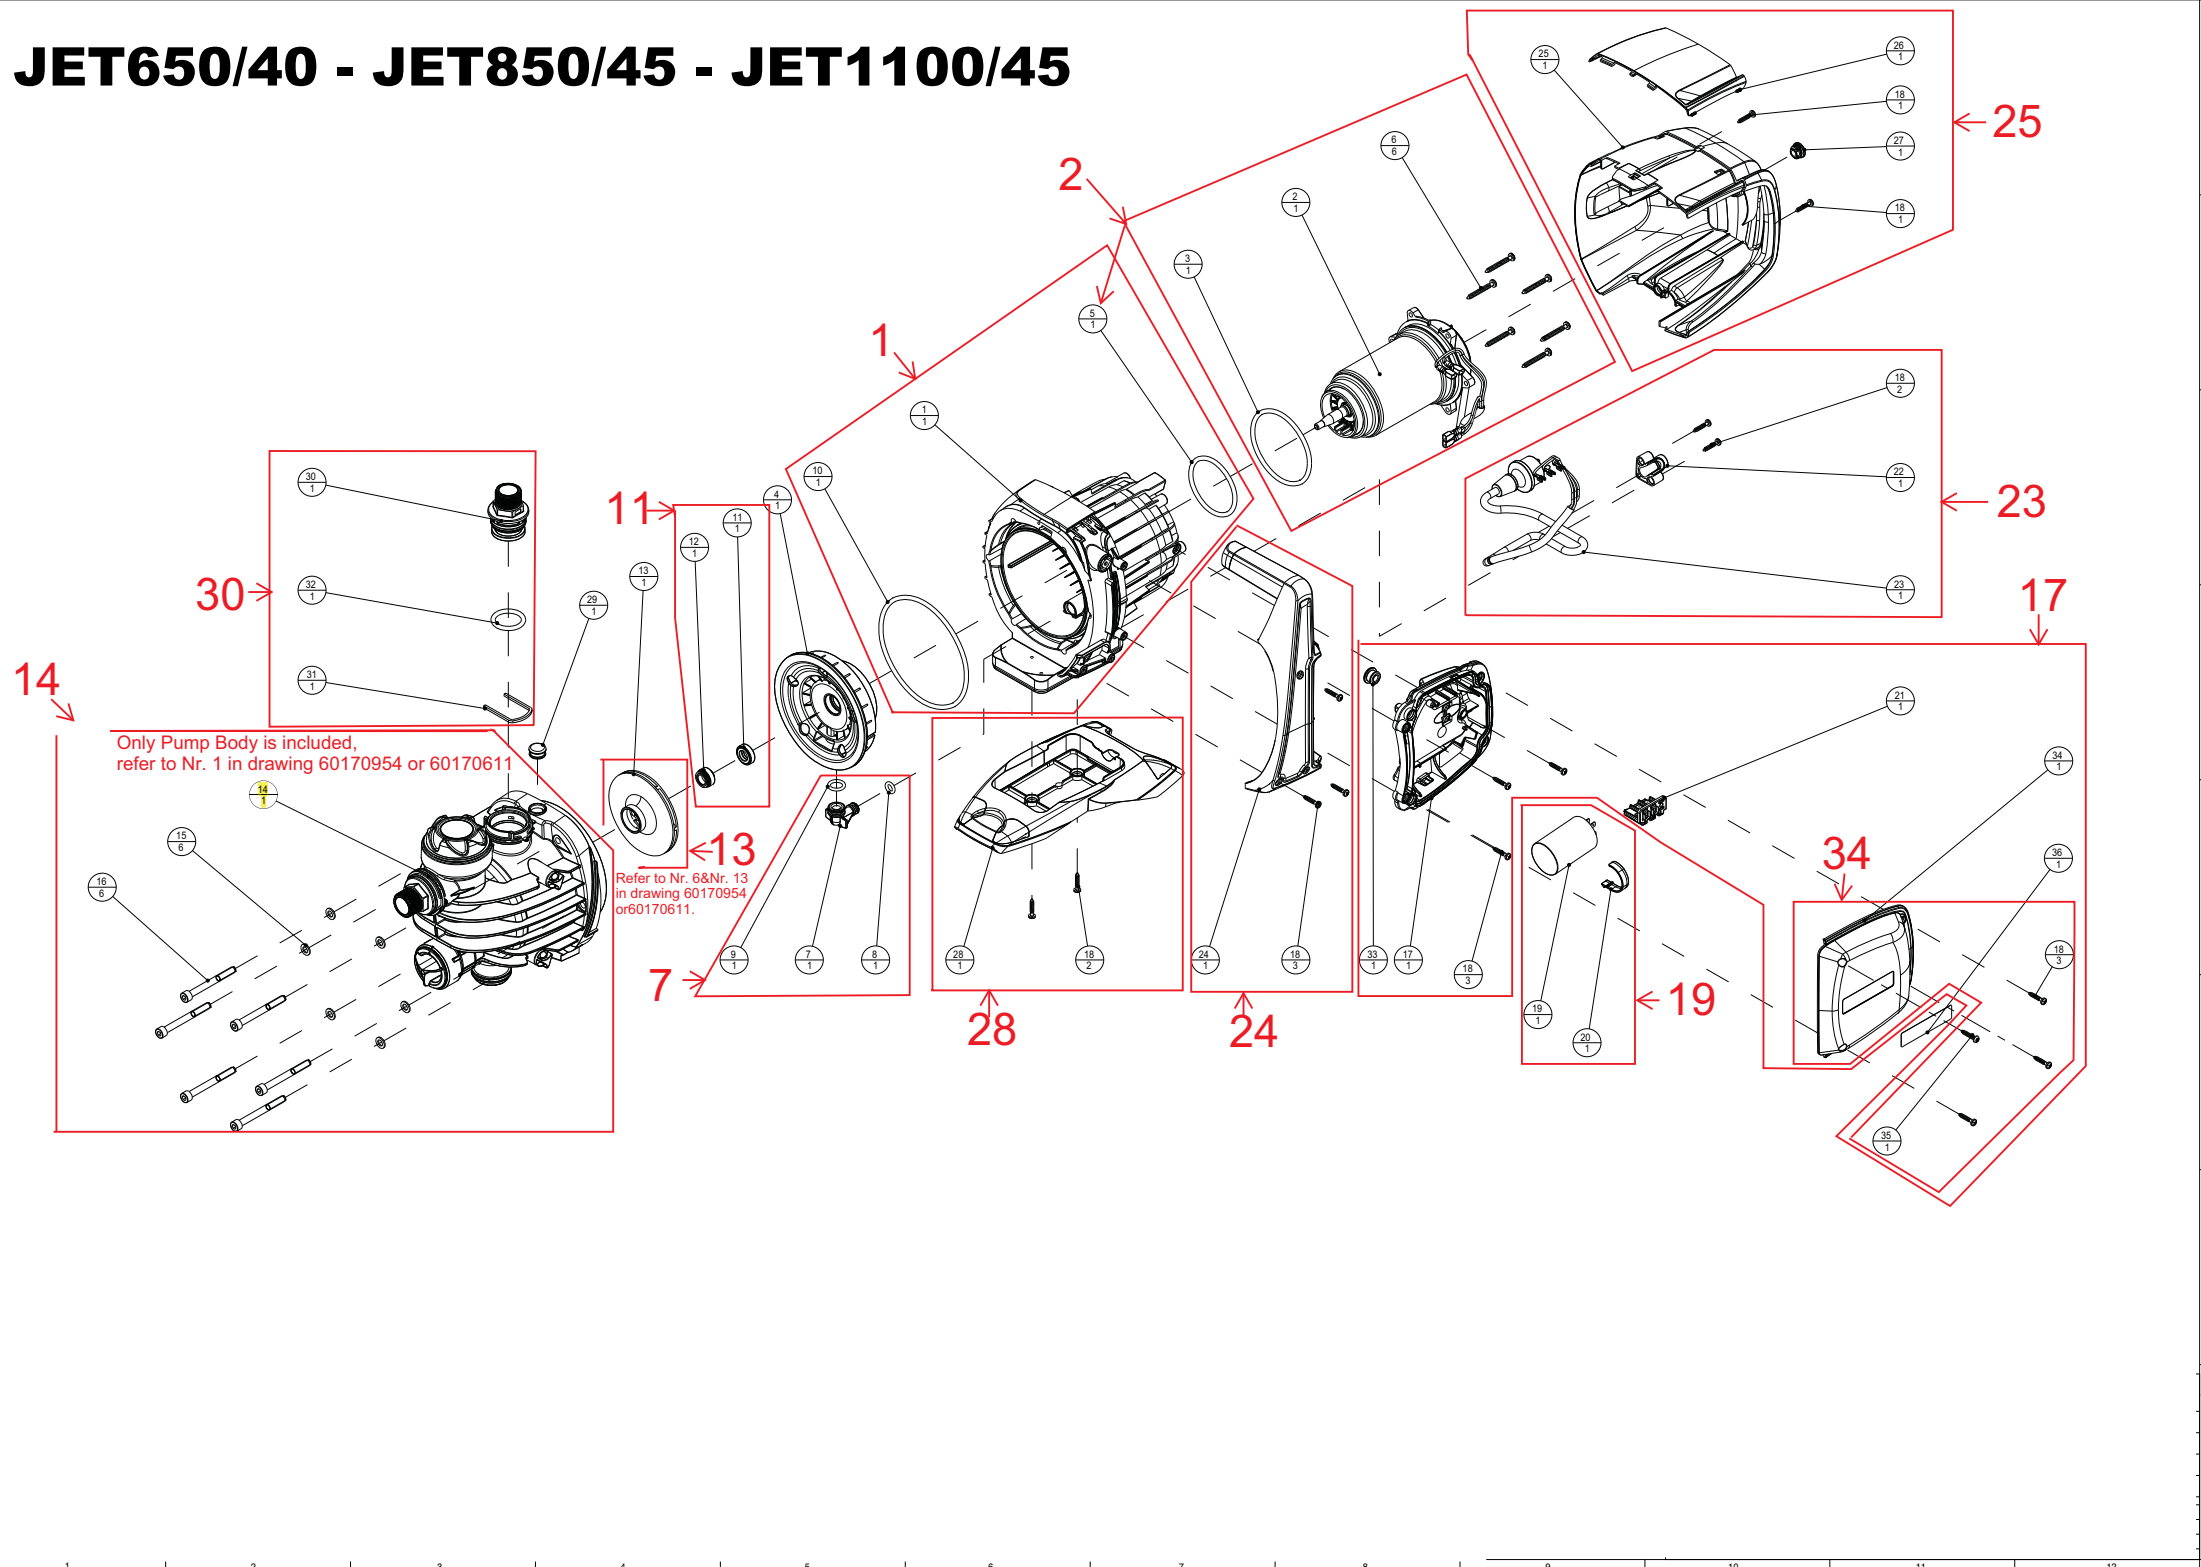

# JET650/40 - JET850/45 - JET1100/45

A  
B  
C  
D  
E  
F

1 2 3 4 5 6 7 8

# JET 650/40 - JET 850/45 - JET 110045

Ref. No.	SP code	SP description	Cant
1	SP00002305X	(SP)KIT FLANGE	1
2	SP00002304X	(SP)KIT MOTOR H70 ASS.Y (JET 650/40)	1
2	SP00002307X	(SP)KIT MOTOR H80 ASS.Y (JET 850/45)	1
2	SP00002297X	(SP)KIT MOTOR H100 ASS.Y (JET 1100/45)	1
3	SP00002287X	(SP) KIT NRV KNOB BLUE	1
4	SP00002279X	(SP)KIT NON RETURN VALVE	1
5	SP00002280X	(SP)KIT FILTER WITH CAP	1
7	SP00002278X	(SP)KIT DRAINAGE PIPE	1
11	SP00002272X	(SP)KIT SHAFT SEAL	1
12	SP00002285X	(SP)KIT PLUG 1/4" BLUE	1
13	SP00002295X	(SP)KIT IMPELLER WITH DIFFUSER, VENTURI (JET 650/40)	1
13	SP00002306X	(SP)KIT IMPELLER WITH DIFFUSER, VENTURI (JET 850/45)	1
13	SP00002306X	(SP)KIT IMPELLER WITH DIFFUSER, VENTURI (JET 1100/45)	1
14	SP00002303X	(SP)KIT PUMP BODY	1
16	SP00002286X	(SP) PUMP BODY PLUG	1
17	SP00002299X	(SP)KIT TERMINAL BOARD	1
18	SP00002283X	(SP)KIT TOOLS TO OPEN CAP	1
19	SP00002275X	(SP)KIT CAPACITOR (JET 650/40 y JET 850/45)	1
19	SP00002300X	(SP)KIT CAPACITOR (JET 1100/45)	1
23	SP00002281X	(SP)KIT POWER CABLE SCHUKO PLUG (JET 650/40)	1
23	SP00002296X	(SP)KIT POWER CABLE SCHUKO PLUG (JET 850/45 y JET 1100/45)	1
24	SP00002274X	(SP)KIT HANDLE DIY	1
25	SP00002276X	(SP)KIT MOTOR COVER BLUE	1
28	SP00002282X	(SP)KIT PUMP BASE	1
30	SP00002284X	(SP)KIT CONNECTION GAS 1" BLUE	1
34	SP00002273X	(SP)KIT TERMINAL BOX COVER (JET 650/40)	1
34	SP00002309X	(SP)KIT TERMINAL BOX COVER (JET 850/45 y JET 1100/45)	1